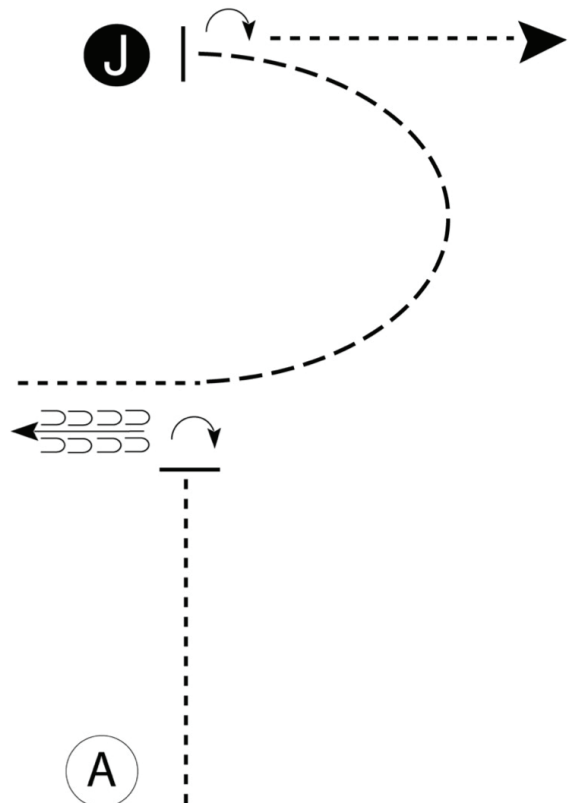

Roland Stacey Memorial Youth Show

Showmanship (Level 1 and Small Fry)

Show Date:

www.HorseShowPatterns.com

www.HorseShowPatterns.com

Be ready at A.

1. When acknowledged, walk half way to Judge.
2. Stop and perform a 1/4 turn.
3. Back approximately one horse length.
4. Walk until even with Judge.
5. Trot in a half circle to Judge.
6. Stop and set up for inspection.
7. When dismissed, perform a 1/2 turn and walk straight away from Judge.

- Walk -----
- Trot - - - - -
- Back ←
- Marker (B)
- Judge (J)

Follow the instructions of your ring steward.

[S/1-80]

Pattern Provided by:
Judges